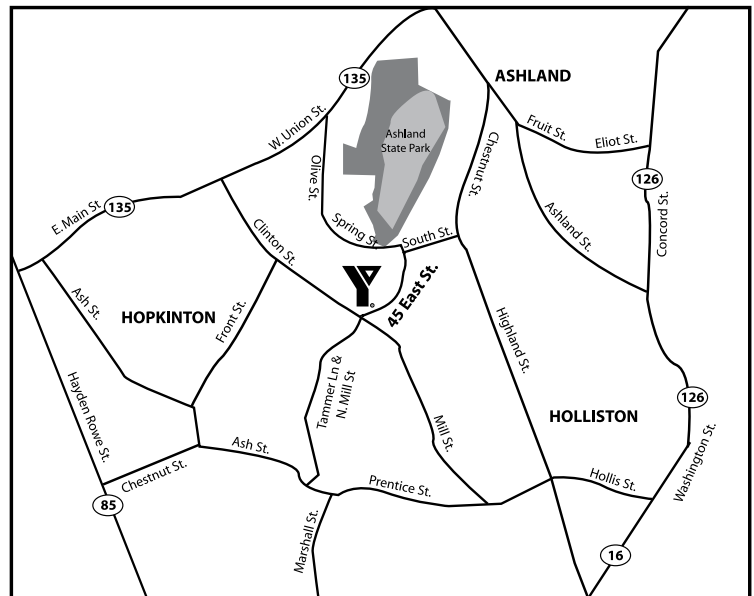

THE BEST KEPT SECRET!

THE METROWEST YMCA HOPKINTON EARLY CHILDHOOD CENTER

- Ages 2.9 to 5 years
- Monday-Friday 7:00 am - 6:00 pm, Full & Half day options
- **Two unique programs:** Discovery Corner and Pre-Kindergarten Academy
- **Wrap around Kindergarten serving Hopkinton and Ashland schools with transportation provided**
- Physical activities to build strong kids
- All Teachers have Bachelor's Degrees
- Child ratios below state requirement
- Outdoor and Environmental Education programs daily
- Commitment to building relationships with children and families
- Individualized curriculum that incorporates state frameworks and growth for all areas of development to promote school readiness
- **Eligible to register early for the Summer Day Camp....and so much more!!**

LOCATION, LOCATION, LOCATION!

The MetroWest YMCA is nestled on 116 acres of open land in Hopkinton, bordering Ashland State Park and the towns of Ashland & Holliston.

It is easily accessible from:

Ashland: Olive St (off of Rte 135), Spring St, South St, & Chestnut St.

Holliston: Hollis St, Highland St, Prentice St, & Mill St.

Hopkinton: Clinton St (off of Rte 135) Front St, Ash St, & Hayden Rowe St, (Rte 85)

COME ON DOWN FOR A VISIT, WE WOULD LOVE TO SHOW YOU OUR CENTER!